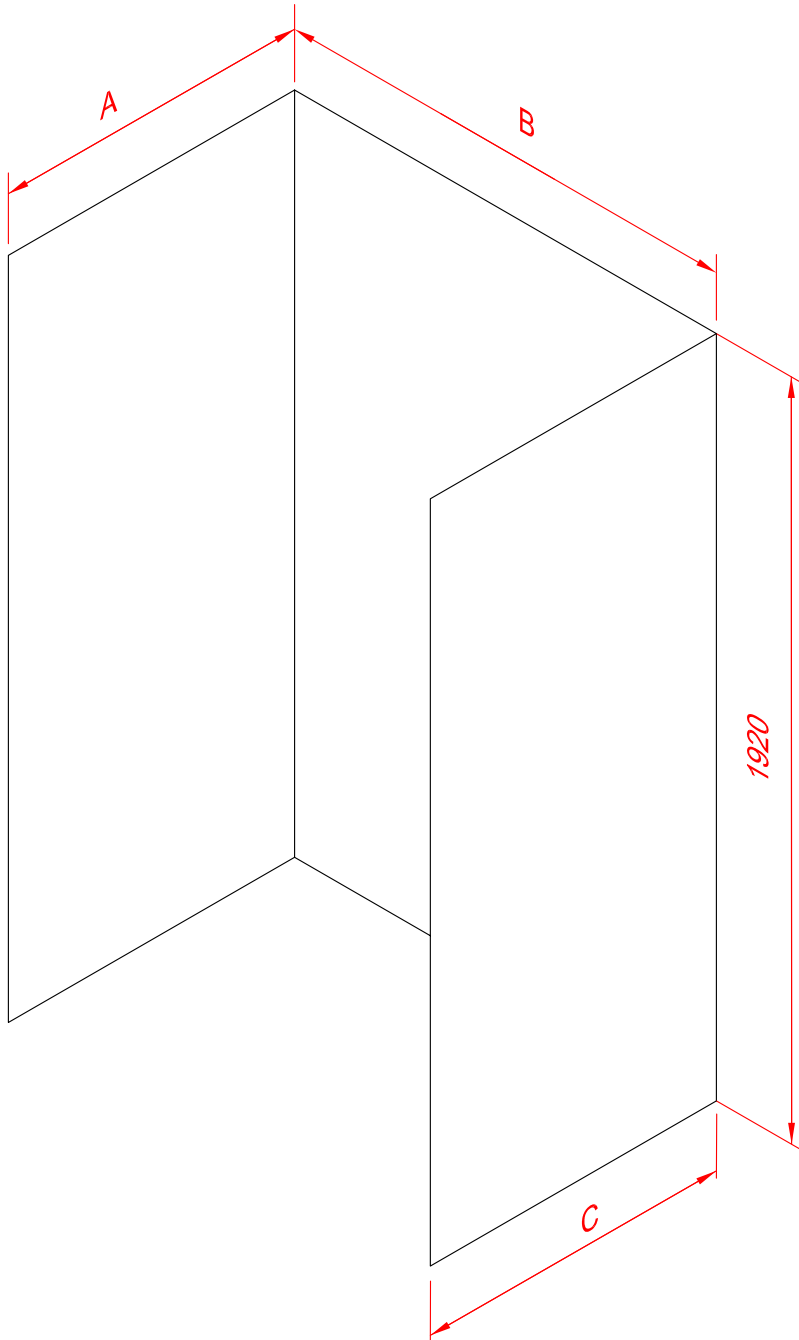

All Dimensions are Nominal

LIFESTYLE 2 SIDED FLAT WALL

Allora Lifestyle 2 sided Wall liners		
Size	Dimension A (mm)	Dimension B (mm)
1000x1000	980	980
1000x1200	983	1183
1000x1400	983	1383
1000x1600	983	1583
1000x1800	983	1783

All Dimensions are Nominal

LIFESTYLE ALCOVE FLAT WALL

Allora Lifestyle 3 sided Wall liners			
Size	Dimension A (mm)	Dimension B (mm)	Dimension C (mm)
1000 Alcove	980	976	980
1200 Alcove	983	1180	983
1400 Alcove	983	1380	983
1600 Alcove	983	1580	983
1800 Alcove	983	1780	983