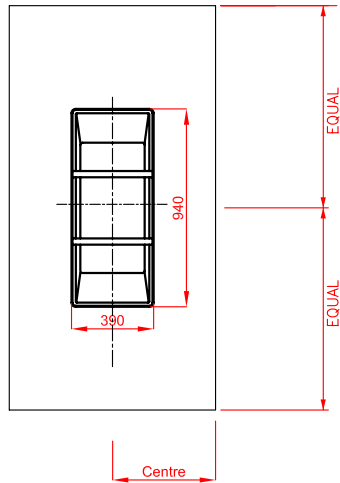

All Dimensions are Nominal

SOUL/ALLORA 2 SIDED MOULDED WALL

SOUL/ALLORA 2 SIDED FLAT WALL

Soul / Allora 2 sided Wall liners			
Size	Dimension A (mm)	Dimension B (mm)	Soap Recess on Side
900x900	884	884	Reversible
1000x1000	984	984	Reversible
900x1200	884	1184	A
900x1200	884	1184	B

All Dimensions are Nominal

SOUL /ALLORA ALCOVE MOULDED WALL

SOUL / ALLORA ALCOVE FLAT WALL

Soul /Allora 3 sided Wall liners			
Size	Dimension A (mm)	Dimension B (mm)	Dimension C (mm)
900 Alcove	884	877	884
1000 Alcove	984	977	984
1200 Alcove	884	1177	884