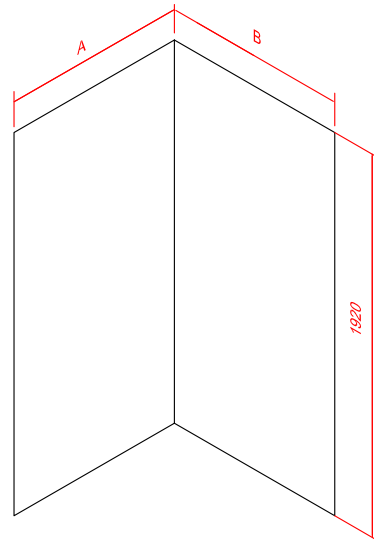

All Dimensions are Nominal

SOUL/ALLORA 2 SIDED MOULDED WALL

SOUL/ALLORA 2 SIDED FLAT WALL

Soul / Allora 2 sided Wall liners			
Size	Dimension A (mm)	Dimension B (mm)	Soap Recess on Side
900x900	884	884	Reversible
1000x1000	984	984	Reversible
900x1200	884	1184	A
900x1200	884	1184	B

All Dimensions are Nominal

SOUL /ALLORA ALCOVE MOULDED WALL

SOUL / ALLORA ALCOVE FLAT WALL

Soul /Allora 3 sided Wall liners			
Size	Dimension A (mm)	Dimension B (mm)	Dimension C (mm)
900 Alcove	884	877	884
1000 Alcove	984	977	984
1200 Alcove	884	1177	884