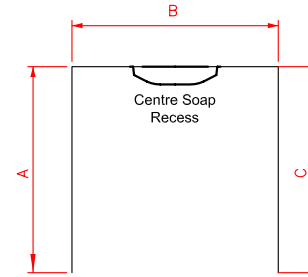

All Dimensions are Nominal

SOUL/ALLORA 2 SIDED MOULDED WALL

SOUL/ALLORA 2 SIDED FLAT WALL

Soul / Allora 2 sided Wall liners			
Size	Dimension A (mm)	Dimension B (mm)	Soap Recess on Side
900x900	884	884	Reversible
1000x1000	984	984	Reversible
900x1200	884	1184	A
900x1200	884	1184	B

All Dimensions are Nominal

SOUL /ALLORA ALCOVE MOULDED WALL

SOUL / ALLORA ALCOVE FLAT WALL

Soul /Allora 3 sided Wall liners			
Size	Dimension A (mm)	Dimension B (mm)	Dimension C (mm)
900 Alcove	884	877	884
1000 Alcove	984	977	984
1200 Alcove	884	1177	884