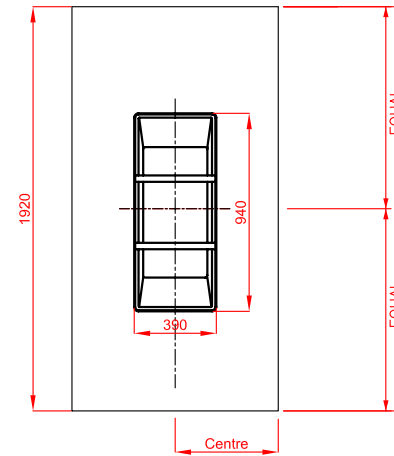

All Dimensions are Nominal

SOUL/ALLORA 2 SIDED MOULDED WALL

SOUL/ALLORA 2 SIDED FLAT WALL

Soul / Allora 2 sided Wall liners			
Size	Dimension A (mm)	Dimension B (mm)	Soap Recess on Side
900x900	884	884	Reversible
1000x1000	984	984	Reversible
900x1200	884	1184	A
900x1200	884	1184	B

All Dimensions are Nominal

SOUL /ALLORA ALCOVE MOULDED WALL

SOUL / ALLORA ALCOVE FLAT WALL

Soul /Allora 3 sided Wall liners			
Size	Dimension A (mm)	Dimension B (mm)	Dimension C (mm)
900 Alcove	884	877	884
1000 Alcove	984	977	984
1200 Alcove	884	1177	884