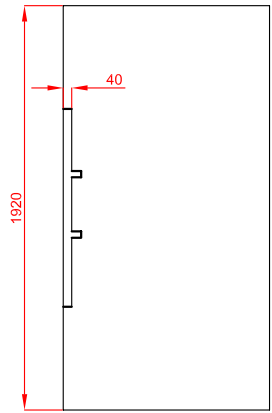

All Dimensions are Nominal

SOUL/ALLORA 2 SIDED MOULDED WALL

SOUL/ALLORA 2 SIDED FLAT WALL

Soul / Allora 2 sided Wall liners			
Size	Dimension A (mm)	Dimension B (mm)	Soap Recess on Side
900x900	884	884	Reversible
1000x1000	984	984	Reversible
900x1200	884	1184	A
900x1200	884	1184	B

All Dimensions are Nominal

SOUL /ALLORA ALCOVE MOULDED WALL

SOUL / ALLORA ALCOVE FLAT WALL

Soul /Allora 3 sided Wall liners			
Size	Dimension A (mm)	Dimension B (mm)	Dimension C (mm)
900 Alcove	884	877	884
1000 Alcove	984	977	984
1200 Alcove	884	1177	884