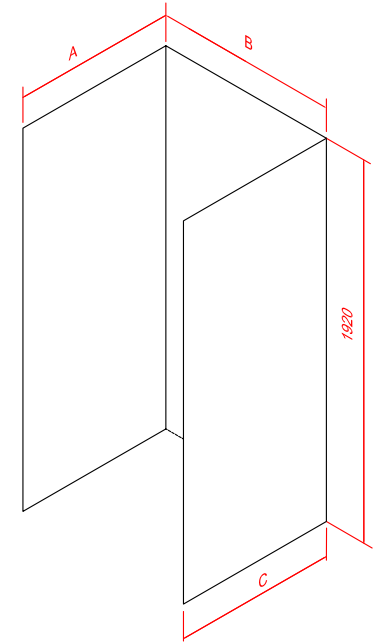

All Dimensions are Nominal

SOUL/ALLORA 2 SIDED MOULDED WALL

SOUL/ALLORA 2 SIDED FLAT WALL

Soul / Allora 2 sided Wall liners			
Size	Dimension A (mm)	Dimension B (mm)	Soap Recess on Side
900x900	884	884	Reversible
1000x1000	984	984	Reversible
900x1200	884	1184	A
900x1200	884	1184	B

All Dimensions are Nominal

SOUL /ALLORA ALCOVE MOULDED WALL

SOUL / ALLORA ALCOVE FLAT WALL

Soul /Allora 3 sided Wall liners			
Size	Dimension A (mm)	Dimension B (mm)	Dimension C (mm)
900 Alcove	884	877	884
1000 Alcove	984	977	984
1200 Alcove	884	1177	884