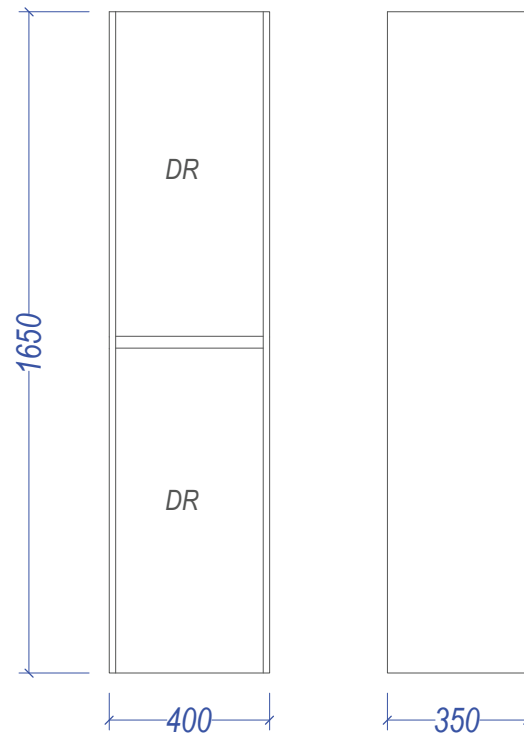

# TOWER Alumino

*4 internal glass shelves*