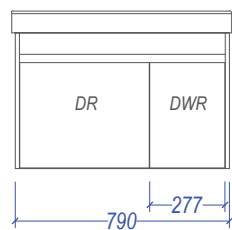

MENUET Alumino

Section AA

Suits "S", "P" or "Bottle" Traps

Suits "P" or "Bottle" Traps

All Dimensions are nominal