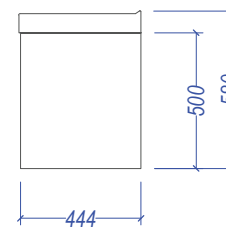

MENUET Alumino

Section AA

Suits "S", "P" or "Bottle" Traps

Suits "P" or "Bottle" Traps

All Dimensions are nominal