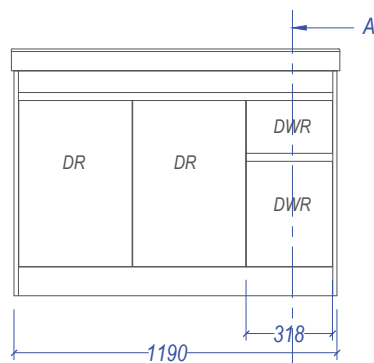

MENUET Alumino

Section AA

Suits "S", "P" or "Bottle" Traps

Suits "P" or "Bottle" Traps

All Dimensions are nominal