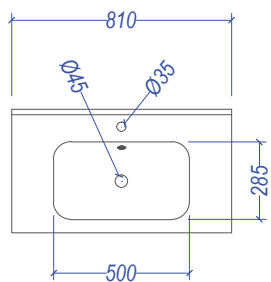

MENUET Alumino

Section AA

Suits "S", "P" or "Bottle" Traps

Suits "P" or "Bottle" Traps

All Dimensions are nominal