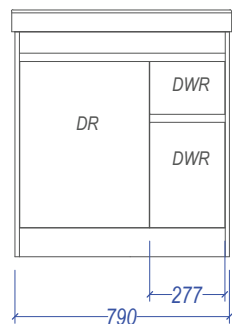

MENUET Alumino

Section AA

Suits "S", "P" or "Bottle" Traps

Suits "P" or "Bottle" Traps

All Dimensions are nominal