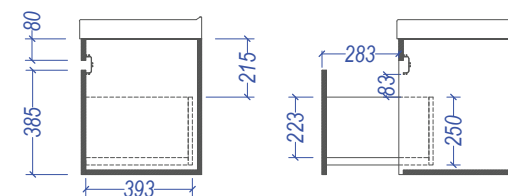

MENUET Alumino

Section AA

Suits "S", "P" or "Bottle" Traps

Suits "P" or "Bottle" Traps

All Dimensions are nominal