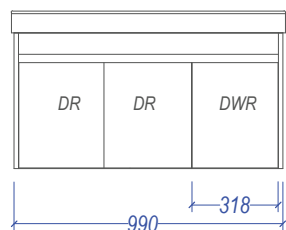

MENUET Alumino

Section AA

Suits "S", "P" or "Bottle" Traps

Suits "P" or "Bottle" Traps

All Dimensions are nominal