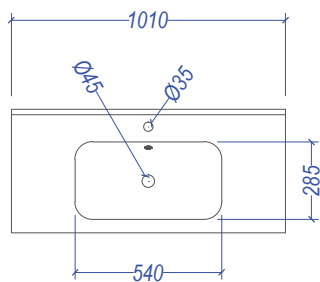

MENUET Alumino

Section AA

Suits "S", "P" or "Bottle" Traps

Suits "P" or "Bottle" Traps

All Dimensions are nominal