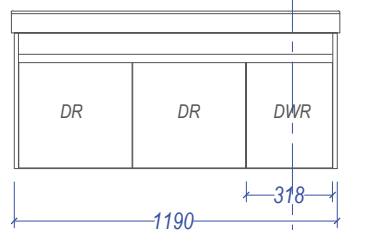

MENUET Alumino

Section AA

Suits "S", "P" or "Bottle" Traps

Suits "P" or "Bottle" Traps

All Dimensions are nominal