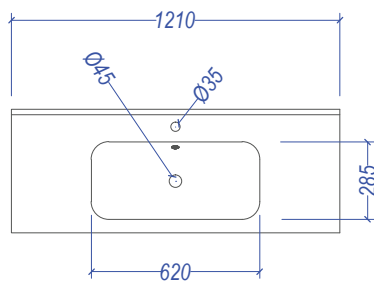

MENUET Alumino

Section AA

Suits "S", "P" or "Bottle" Traps

Suits "P" or "Bottle" Traps

All Dimensions are nominal