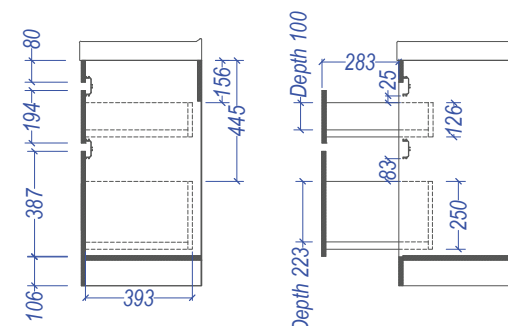

MENUET Alumino

Section AA

Suits "S", "P" or "Bottle" Traps

Suits "P" or "Bottle" Traps

All Dimensions are nominal