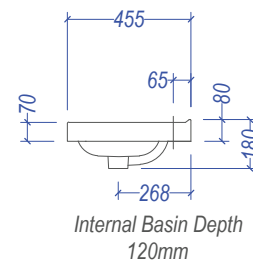

MENUET Alumino

Section AA

Suits "S", "P" or "Bottle" Traps

Suits "P" or "Bottle" Traps

All Dimensions are nominal