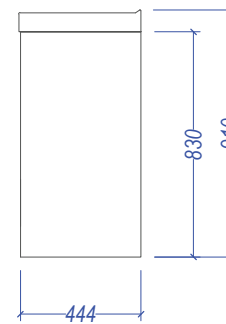

MENUET Alumino

Section AA

Suits "S", "P" or "Bottle" Traps

Suits "P" or "Bottle" Traps

All Dimensions are nominal