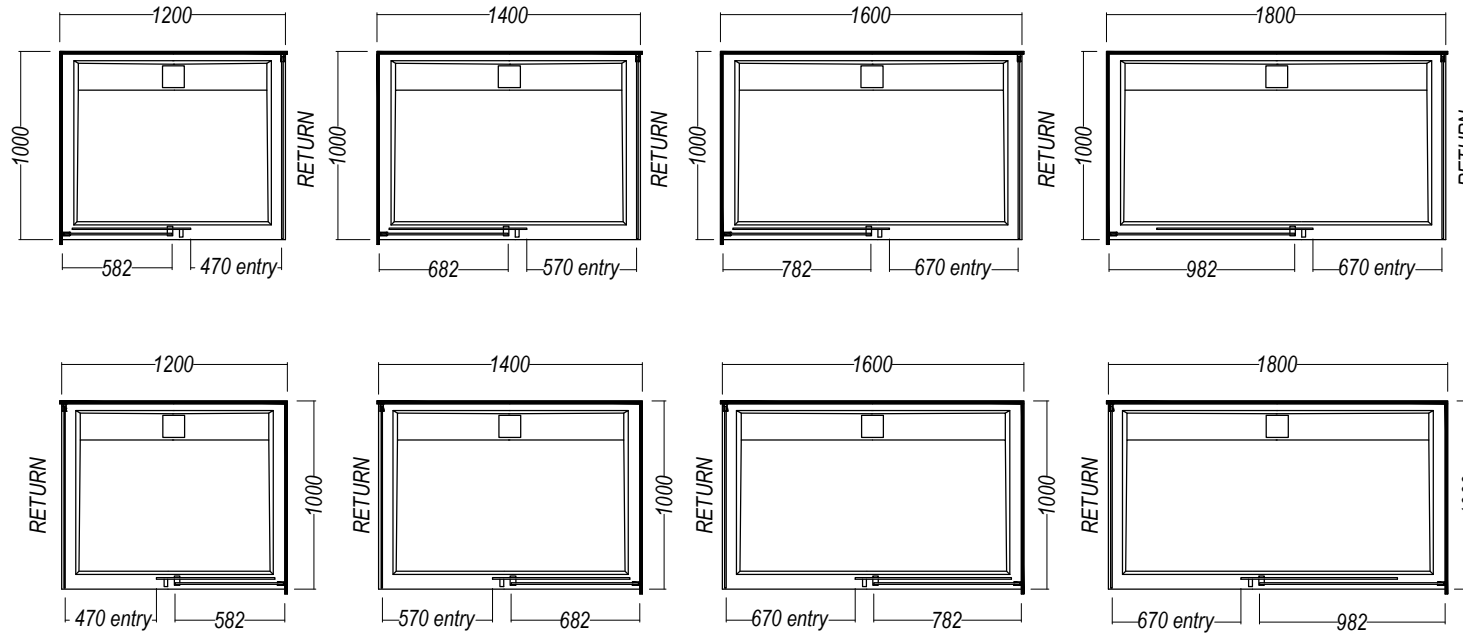

MOTIO Shower

2 WALL

Motio Door & Return on tray with acrylic walls or tiled walls.

If tiling walls, tile thickness must be 10mm or less.

Please note: A different sized Return Panel is used For Tiled Wall Applications. Please see table below.

2 WALL - MOTIO DOOR & RETURN FOR FULLY TILED INSTALLATIONS

Fully tiled packages include sliding door set and silicone

MOTIO DOOR SET ON TILED FLOOR & WALL

Shower Size	Dimension W (mm)	Dimension X (mm)	Dimension Y (mm)	Dimension Z (mm)	Product Codes
1200x1000	582	470	1160-1185	943-959	KDMOB2IT
1400x1000	682	570	1360-1385	943-959	KDMOB4IT
1600x1000	782	670	1560-1585	943-959	KDMOB6IT
1800x1000	982	670	1760-1785	943-959	KDMOB8IT

Dimensions are From tile surface

2 WALL RECTANGLE