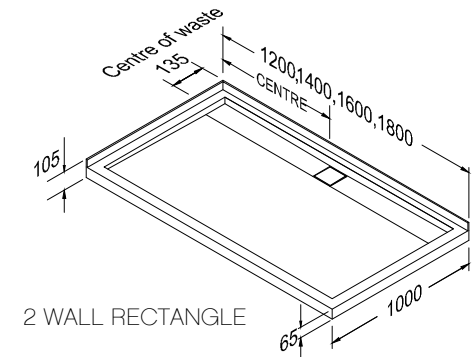

MOTIO Shower

2 WALL

Motio Door & Return on tray with acrylic walls or tiled walls.

If tiling walls, tile thickness must be 10mm or less.

Please note: A different sized Return Panel is used For Tiled Wall Applications. Please see table below.

2 WALL - MOTIO DOOR & RETURN FOR FULLY TILED INSTALLATIONS

Fully tiled packages include sliding door set and silicone

MOTIO DOOR SET ON TILED FLOOR & WALL

Shower Size	Dimension W (mm)	Dimension X (mm)	Dimension Y (mm)	Dimension Z (mm)	Product Codes
1200x1000	582	470	1160-1185	943-959	KDMOB2IT
1400x1000	682	570	1360-1385	943-959	KDMOB4IT
1600x1000	782	670	1560-1585	943-959	KDMOB6IT
1800x1000	982	670	1760-1785	943-959	KDMOB8IT

Dimensions are From tile surface

2 WALL RECTANGLE