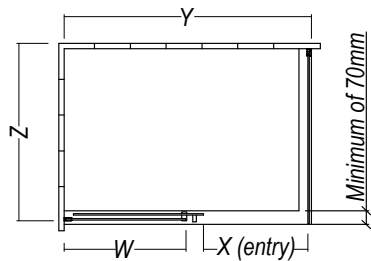

MOTIO Shower

2 WALL

Motio Door & Return on tray with acrylic walls or tiled walls.

If tiling walls, tile thickness must be 10mm or less.

Please note: A different sized Return Panel is used For Tiled Wall Applications. Please see table below.

2 WALL - MOTIO DOOR & RETURN FOR FULLY TILED INSTALLATIONS

Fully tiled packages include sliding door set and silicone

MOTIO DOOR SET ON TILED FLOOR & WALL

Shower Size	Dimension W (mm)	Dimension X (mm)	Dimension Y (mm)	Dimension Z (mm)	Product Codes
1200x1000	582	470	1160-1185	943-959	KDMOB2IT
1400x1000	682	570	1360-1385	943-959	KDMOB4IT
1600x1000	782	670	1560-1585	943-959	KDMOB6IT
1800x1000	982	670	1760-1785	943-959	KDMOB8IT

Dimensions are From tile surface

2 WALL RECTANGLE