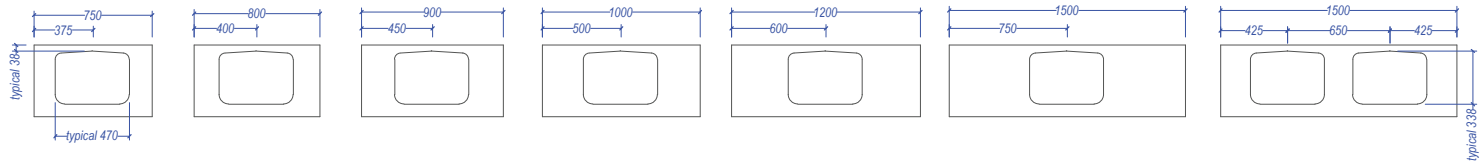

## Sirocco bench tops to suit Quadra & Circa basins