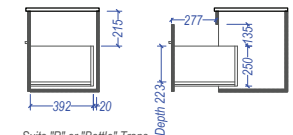

Sirocco cutouts to suit Slab basins