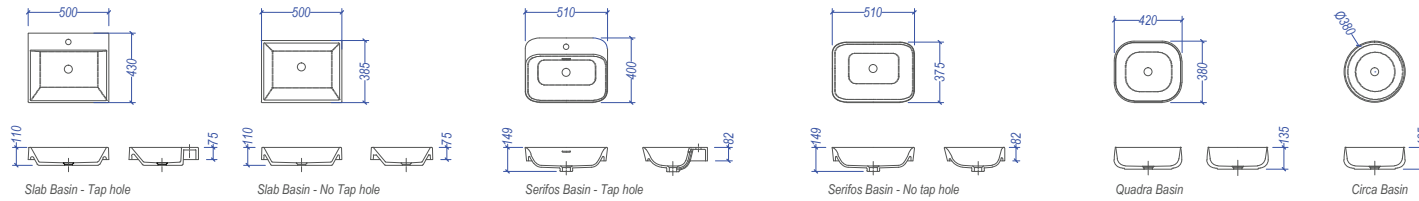

SIROCCO Velaine