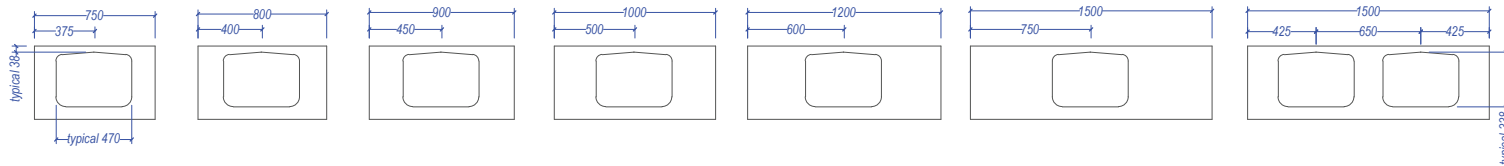

Sirocco bench tops to suit Slab & Serifos basins