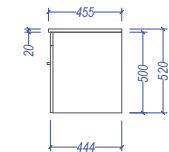

Sirocco cutouts to suit Slab basins