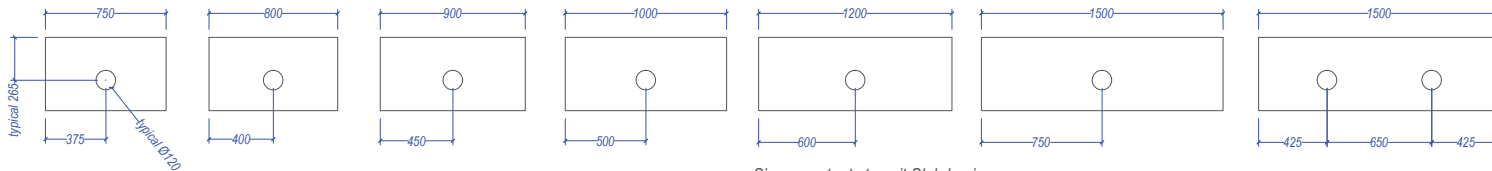

Sirocco bench tops to suit Quadra & Circa basins