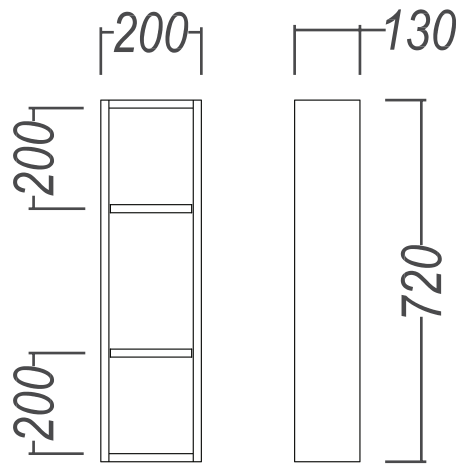

SOJI Open Shelf Unit

200 open shelf unit

350 open shelf unit