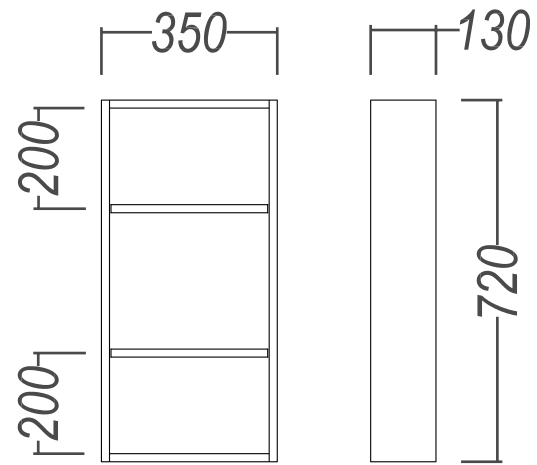

SOJI Open Shelf Unit

200 open shelf unit

350 open shelf unit