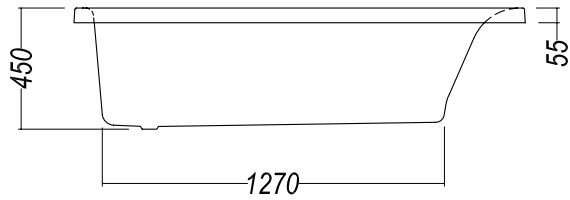

SOLACE Bath

Solace 1675

Factory framed height - 505mm
Internal Depth - 435mm

Pump Access A

Pump Access A

220 litres to overflow
120 litres operational - Spa
140 litres operational-Hydro

Solace 1800

Factory framed height - 530
Internal Depth - 450mm

Pump Access A

Pump Access A

280 litres to overflow
150 litres operational - Spa
175 litres operational-Hydro

All Dimensions are nominal