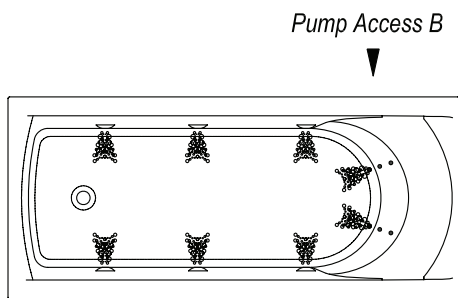

SOLACE Bath

Solace 1675

Factory framed height - 505mm
Internal Depth - 435mm

Pump Access A

Pump Access A

220 litres to overflow
120 litres operational - Spa
140 litres operational-Hydro

Solace 1800

Factory framed height - 530
Internal Depth - 450mm

Pump Access A

Pump Access A

280 litres to overflow
150 litres operational - Spa
175 litres operational-Hydro

All Dimensions are nominal