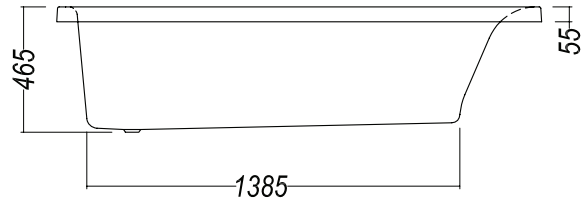

SOLACE Bath

Solace 1675

Factory framed height - 505mm
Internal Depth - 435mm

Pump Access A

Pump Access A

220 litres to overflow
120 litres operational - Spa
140 litres operational-Hydro

Solace 1800

Factory framed height - 530
Internal Depth - 450mm

Pump Access A

Pump Access A

280 litres to overflow
150 litres operational - Spa
175 litres operational-Hydro

All Dimensions are nominal