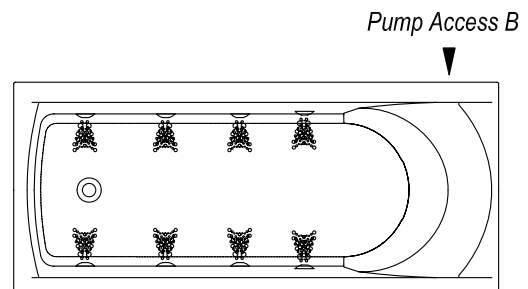

SOLACE Bath

Solace 1675

Factory framed height - 505mm
Internal Depth - 435mm

Pump Access A

Pump Access A

220 litres to overflow
120 litres operational - Spa
140 litres operational-Hydro

Solace 1800

Factory framed height - 530
Internal Depth - 450mm

Pump Access A

Pump Access A

280 litres to overflow
150 litres operational - Spa
175 litres operational-Hydro

All Dimensions are nominal