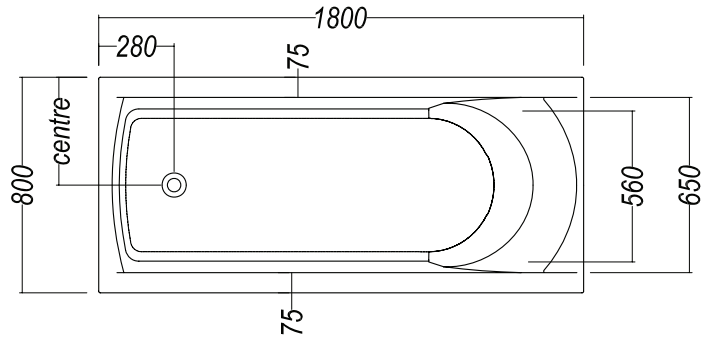

SOLACE Bath

Solace 1675

Factory framed height - 505mm
Internal Depth - 435mm

Pump Access A

Pump Access A

220 litres to overflow
120 litres operational - Spa
140 litres operational-Hydro

Solace 1800

Factory framed height - 530
Internal Depth - 450mm

Pump Access A

Pump Access A

280 litres to overflow
150 litres operational - Spa
175 litres operational-Hydro

All Dimensions are nominal