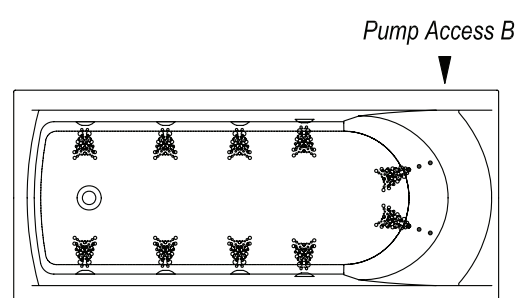

SOLACE Bath

Solace 1675

Factory framed height - 505mm
Internal Depth - 435mm

Pump Access A

Pump Access A

220 litres to overflow
120 litres operational - Spa
140 litres operational-Hydro

Solace 1800

Factory framed height - 530
Internal Depth - 450mm

Pump Access A

Pump Access A

280 litres to overflow
150 litres operational - Spa
175 litres operational-Hydro

All Dimensions are nominal