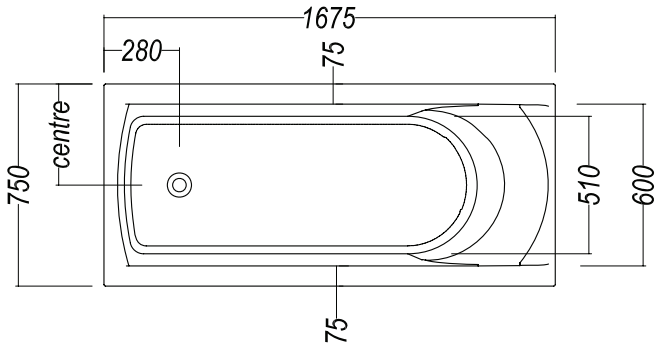

SOLACE Bath

Solace 1675

Factory framed height - 505mm
Internal Depth - 435mm

Pump Access A

Pump Access A

220 litres to overflow
120 litres operational - Spa
140 litres operational-Hydro

Solace 1800

Factory framed height - 530
Internal Depth - 450mm

Pump Access A

Pump Access A

280 litres to overflow
150 litres operational - Spa
175 litres operational-Hydro

All Dimensions are nominal