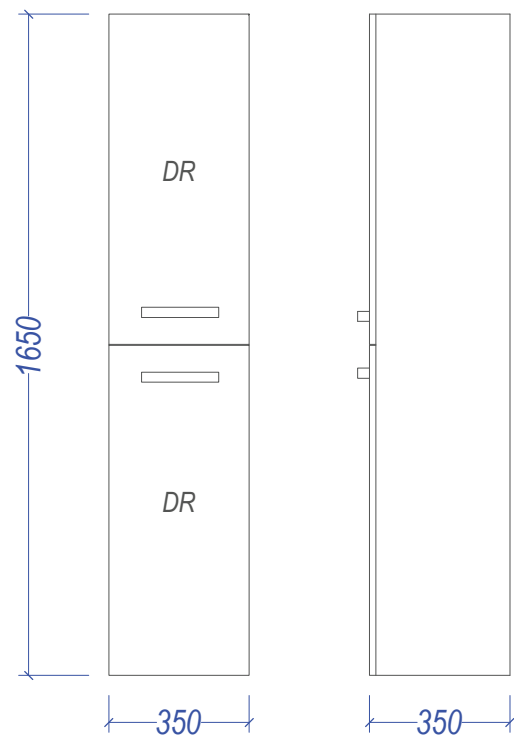

TOWER Soltero

4 internal glass shelves