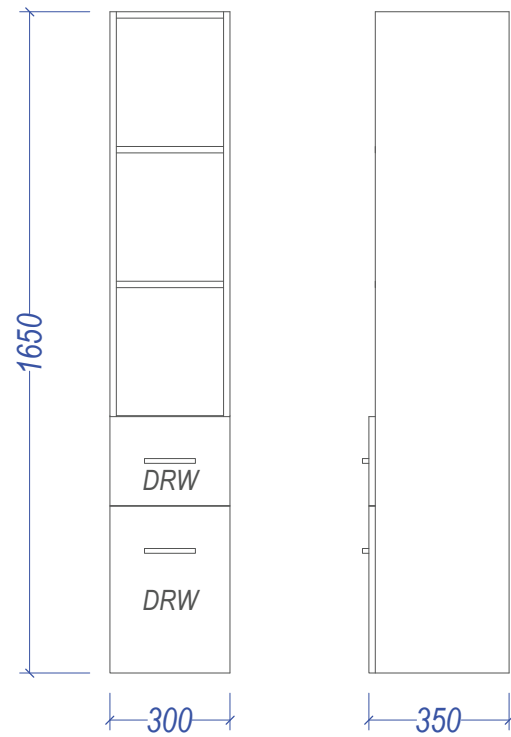

TOWER Velaine

2 Solid shelves