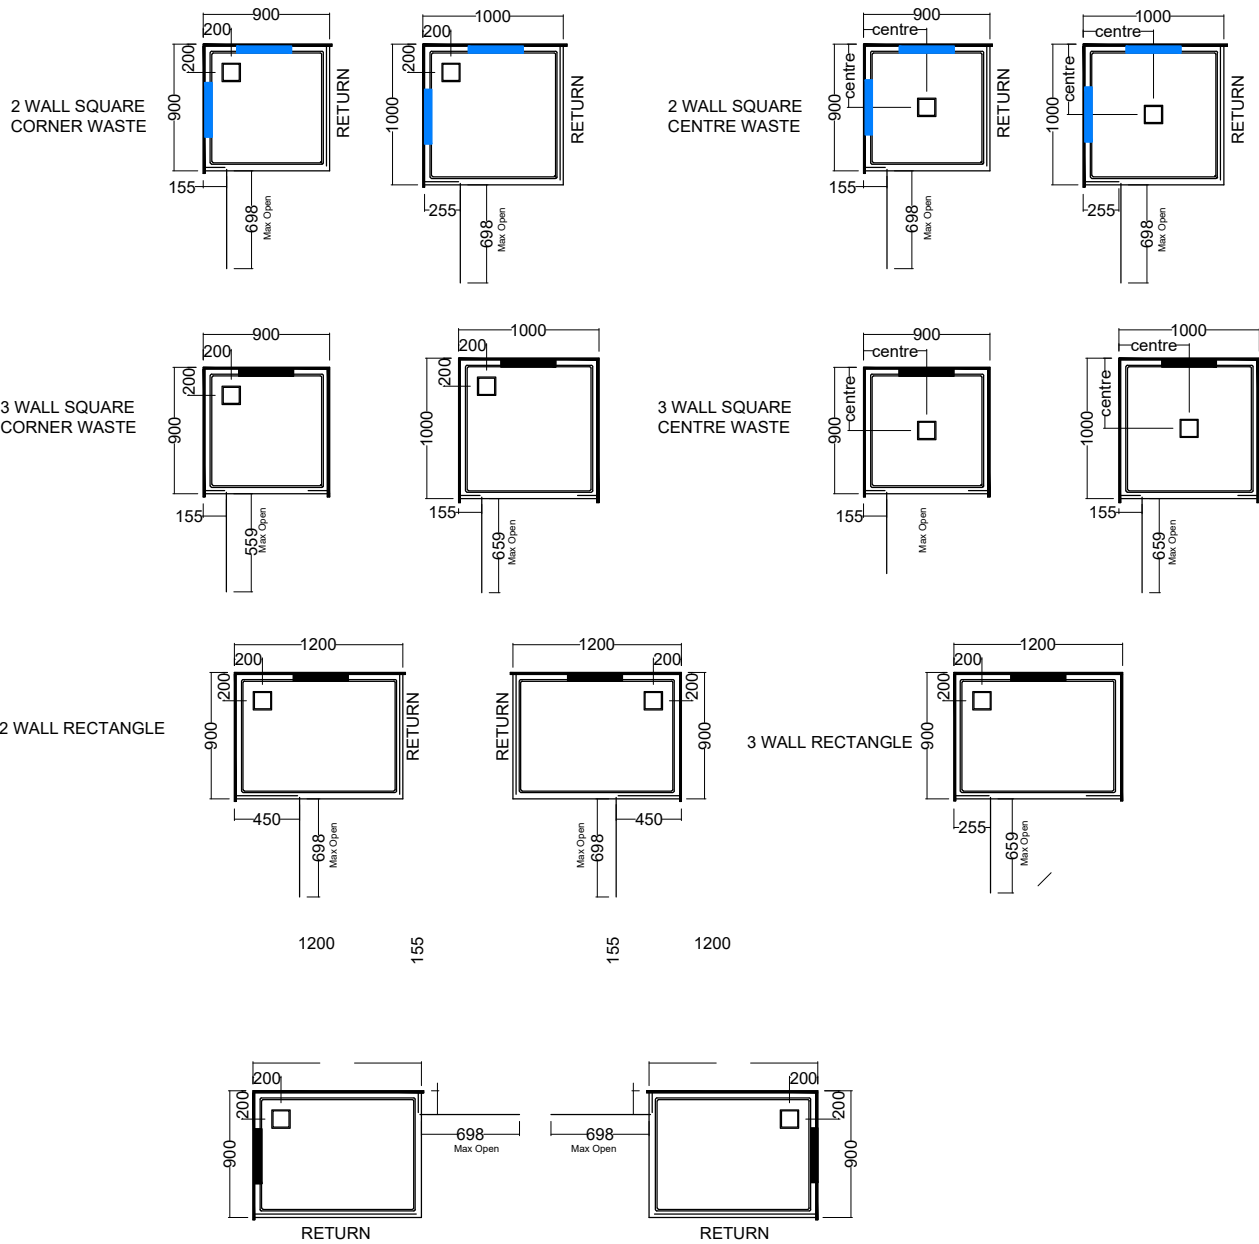

ALLORA Shower

Only Moulded Soap Recess Position available
 Alternative Moulded Soap Recess Position Options