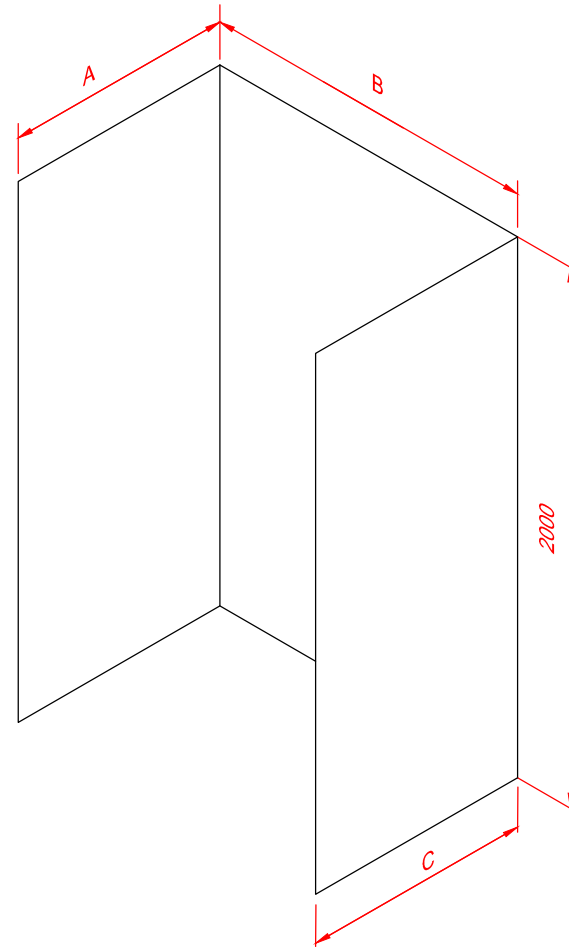

ALLORA LIFESTYLE ALCOVE FLAT WALL

Allora lifestyle 2 sided Wall liners		
Size	Dimension A (mm)	Dimension B (mm)
1000x1400	983	1383
1000x1600	983	1583
1000x1800	983	1783

All dimensions are nominal

ALLORA LIFESTYLE ALCOVE FLAT WALL

Allora lifestyle 3 sided Wall liners			
Size	Dimension A (mm)	Dimension B (mm)	Dimension C (mm)
1400 Alcove	983	1380	983
1600 Alcove	983	1580	983
1800 Alcove	983	1780	983

All dimensions are nominal