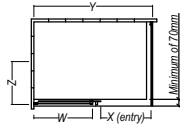

MOTIO

Motio Door set on Tiled Floor & Wall				
Shower Size	Dimension W (mm)	Dimension X (mm)	Dimension Y (mm)	Dimension Z (mm)
1200X1000	582	470	1160-1185	943-959
1400X1000	682	570	1360-1385	943-959
1600X1000	782	670	1560-1585	943-959
1800X1000	982	670	1760-1785	943-959