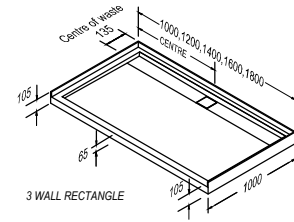

Motio Door set on Tiled Floor & Wall				
Shower Size	Dimension W (mm)	Dimension X (mm)	Dimension Y (mm)	Dimension Z (mm)
1200X1000	582	470	1160-1185	943-959
1400X1000	682	570	1360-1385	943-959
1600X1000	782	670	1560-1585	943-959
1800X1000	982	670	1760-1785	943-959