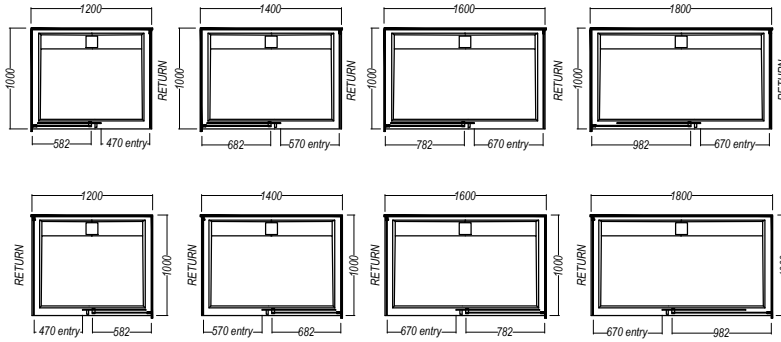

MOTIO

Motio Door set on Tiled Floor & Wall				
Shower Size	Dimension W (mm)	Dimension X (mm)	Dimension Y (mm)	Dimension Z (mm)
1200X1000	582	470	1160-1185	943-959
1400X1000	682	570	1360-1385	943-959
1600X1000	782	670	1560-1585	943-959
1800X1000	982	670	1760-1785	943-959

Motio Alcove for Tile installations

Motio Door set on Tiled Floor & Wall			
Shower Size	Dimension A (mm)	Dimension B (mm)	Dimension C (mm)
1200	1156-1176	582	485
1400	1356-1376	682	585
1600	1556-1576	782	685
1800	1756-1776	982	685