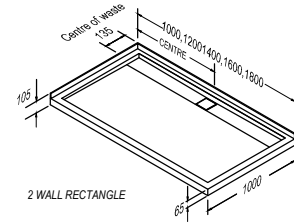

MOTIO

Motio Door set on Tiled Floor & Wall				
Shower Size	Dimension W (mm)	Dimension X (mm)	Dimension Y (mm)	Dimension Z (mm)
1200X1000	582	470	1160-1185	943-959
1400X1000	682	570	1360-1385	943-959
1600X1000	782	670	1560-1585	943-959
1800X1000	982	670	1760-1785	943-959

Motio Alcove for Tile installations

Motio Door set on Tiled Floor & Wall			
Shower Size	Dimension A (mm)	Dimension B (mm)	Dimension C (mm)
1200	1156-1176	582	485
1400	1356-1376	682	585
1600	1556-1576	782	685
1800	1756-1776	982	685