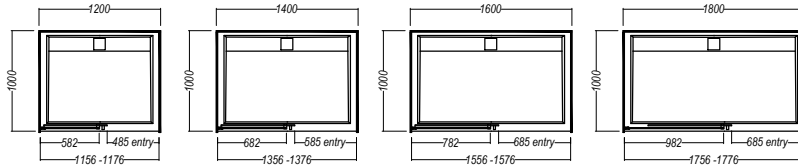

Motio Door set on Tiled Floor & Wall				
Shower Size	Dimension W (mm)	Dimension X (mm)	Dimension Y (mm)	Dimension Z (mm)
1200X1000	582	470	1160-1185	943-959
1400X1000	682	570	1360-1385	943-959
1600X1000	782	670	1560-1585	943-959
1800X1000	982	670	1760-1785	943-959