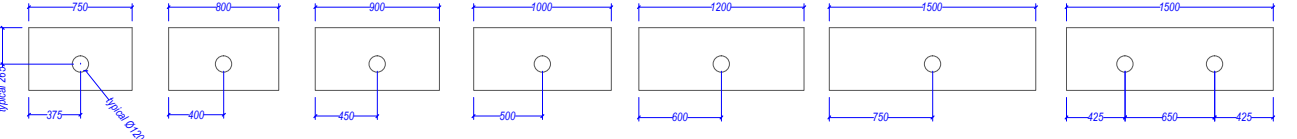

• Internal drawer of Soltero Wall Hung

• Bottom drawer on Soltero Wall Hung

Nominal Dimensions in mm															
Wall Hung	a	b	c	c1	d	d1	e	f	g	h	i	j	k	l	m
Wall Hung	75	174	383	310	20	85	20	140			283	340	105	200	56

Sirocco Soltero