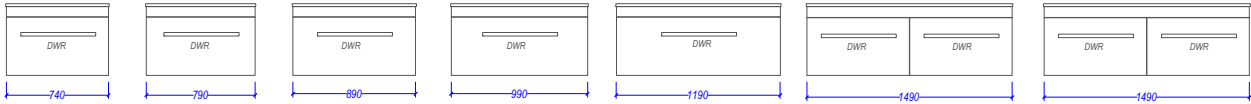

• Internal drawer of Soltero Wall Hung

• Bottom drawer on Soltero Wall Hung

Nominal Dimensions in mm															
Wall Hung	a	b	c	c1	d	d1	e	f	g	h	i	j	k	l	m
Wall Hung	75	174	383	310	20	85	20	140			283	340	105	200	56

Sirocco Soltero