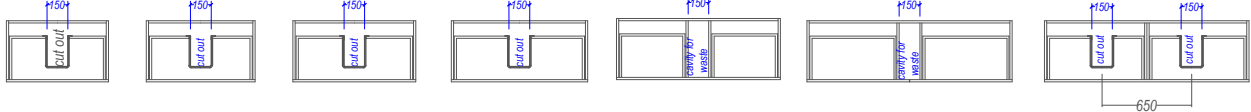

• Internal drawer of Soltero Wall Hung