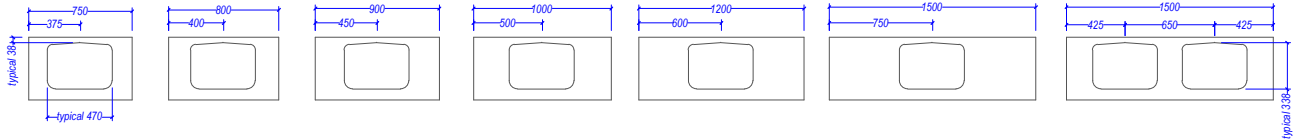

• Internal drawer of Soltero Wall Hung

• Bottom drawer on Soltero Wall Hung

Nominal Dimensions in mm															
Wall Hung	a	b	c	c1	d	d1	e	f	g	h	i	j	k	l	m
Wall Hung	75	174	383	310	20	85	20	140			283	340	105	200	56

Sirocco Soltero