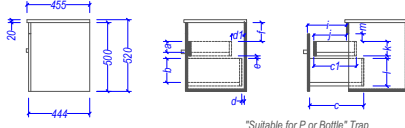

Suitable for P or Bottle Trap

• Internal drawer of Soltero Wall Hung