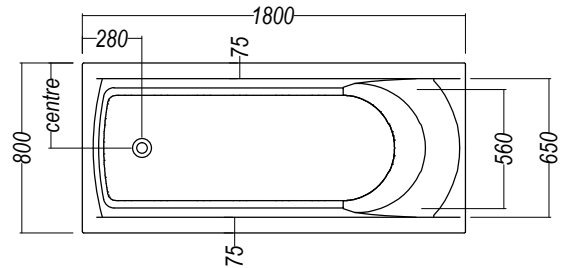

Solace 1675

Factory framed height - 505mm
Internal Depth - 435mm

Pump Access A

Pump Access A

Solace 1800

Factory framed height - 505mm
Internal Depth - 450mm

Pump Access A

Pump Access A

220 litres to overflow
120 litres operational - Spa
140 litres operational - Hydro

280 litres to overflow
150 litres operational - Spa
175 litres operational - Hydro