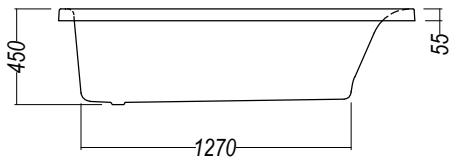

Solace 1675

Factory framed height - 505mm
Internal Depth - 435mm

Pump Access A

Pump Access A

Solace 1800

Factory framed height - 505mm
Internal Depth - 450mm

Pump Access A

Pump Access A

220 litres to overflow
120 litres operational - Spa
140 litres operational - Hydro

280 litres to overflow
150 litres operational - Spa
175 litres operational - Hydro