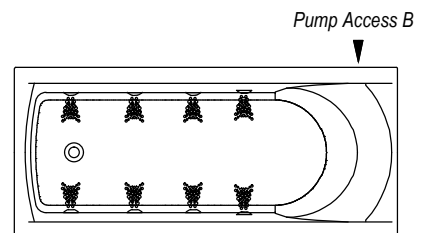

Solace 1675

Factory framed height - 505mm
Internal Depth - 435mm

Pump Access A

Pump Access A

Solace 1800

Factory framed height - 505mm
Internal Depth - 450mm

Pump Access A

Pump Access A

220 litres to overflow
120 litres operational - Spa
140 litres operational - Hydro

280 litres to overflow
150 litres operational - Spa
175 litres operational - Hydro