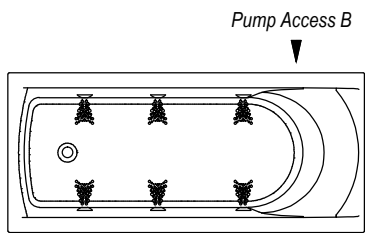

Solace 1675

Factory framed height - 505mm
Internal Depth - 435mm

Pump Access A

Pump Access A

Solace 1800

Factory framed height - 505mm
Internal Depth - 450mm

Pump Access A

Pump Access A

220 litres to overflow
120 litres operational - Spa
140 litres operational - Hydro

280 litres to overflow
150 litres operational - Spa
175 litres operational - Hydro