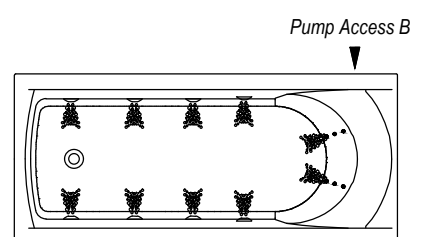

Solace 1675

Factory framed height - 505mm
Internal Depth - 435mm

Pump Access A

Pump Access A

Solace 1800

Factory framed height - 505mm
Internal Depth - 450mm

Pump Access A

Pump Access A

220 litres to overflow
120 litres operational - Spa
140 litres operational - Hydro

280 litres to overflow
150 litres operational - Spa
175 litres operational - Hydro