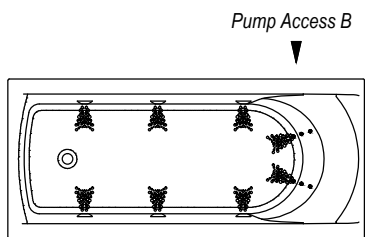

Solace 1675

Factory framed height - 505mm
Internal Depth - 435mm

Pump Access A

Pump Access A

Solace 1800

Factory framed height - 505mm
Internal Depth - 450mm

Pump Access A

Pump Access A

220 litres to overflow
120 litres operational - Spa
140 litres operational - Hydro

280 litres to overflow
150 litres operational - Spa
175 litres operational - Hydro