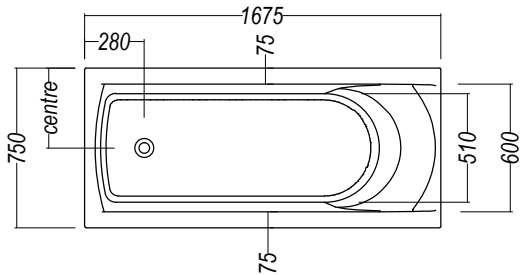

Solace 1675

Factory framed height - 505mm
Internal Depth - 435mm

Pump Access A

Pump Access A

Solace 1800

Factory framed height - 505mm
Internal Depth - 450mm

Pump Access A

Pump Access A

220 litres to overflow
120 litres operational - Spa
140 litres operational - Hydro

280 litres to overflow
150 litres operational - Spa
175 litres operational - Hydro