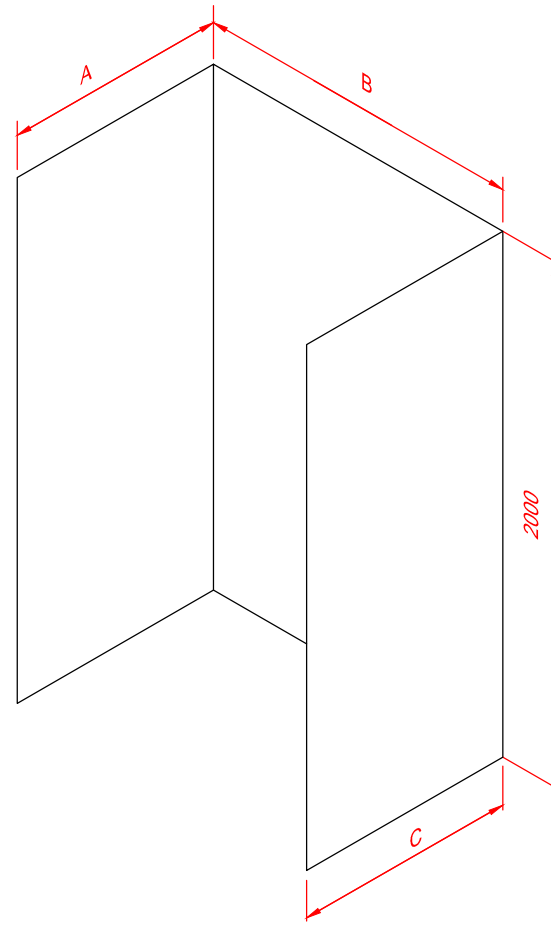

LIFESTYLE 2 SIDED FLAT WALL

Allora lifestyle 2 sided Wall liners		
Size	Dimension A (mm)	Dimension B (mm)
1000x1000	984	984
1000x1200	984	1184
1000x1400	983	1383
1000x1600	983	1583
1000x1800	983	1783

All dimensions are nominal

LIFESTYLE ALCOVE FLAT WALL

Allora lifestyle 3 sided Wall liners			
Size	Dimension A (mm)	Dimension B (mm)	Dimension C (mm)
1000 Alcove	984	977	984
1200 Alcove	984	1177	984
1400 Alcove	983	1380	983
1600 Alcove	983	1580	983
1800 Alcove	983	1780	983

All dimensions are nominal