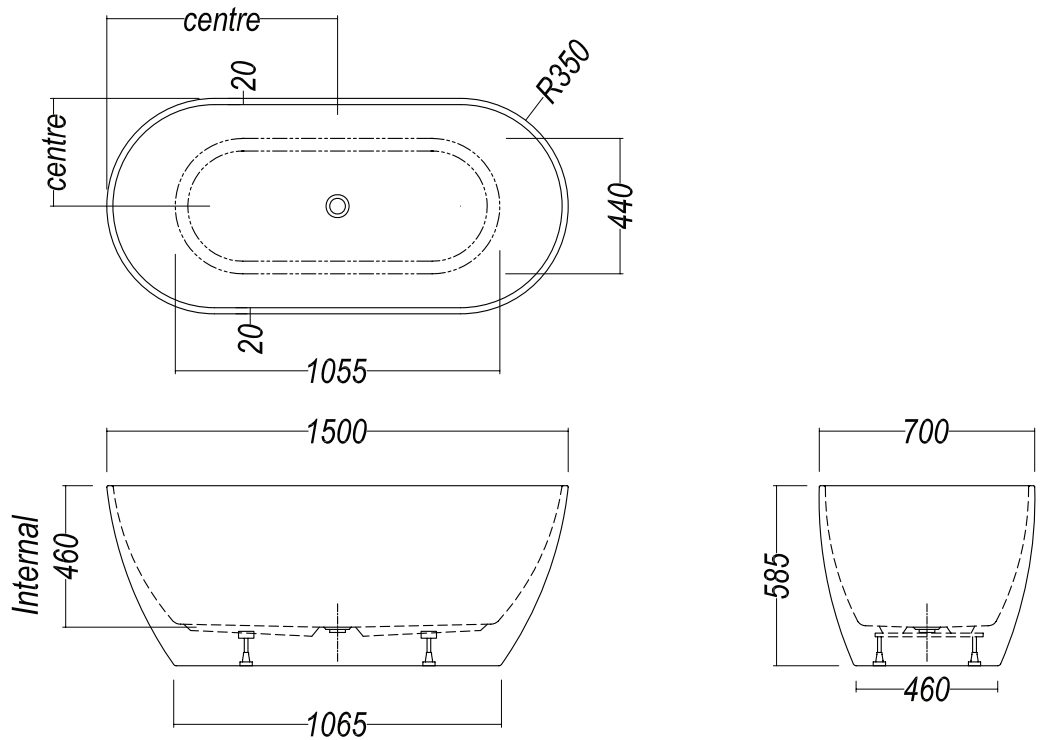

CASSINI

Cassini 1690

300 litres measured 80mm down from top perimeter

Cassini 1500

256 litres measured 80mm down from top perimeter