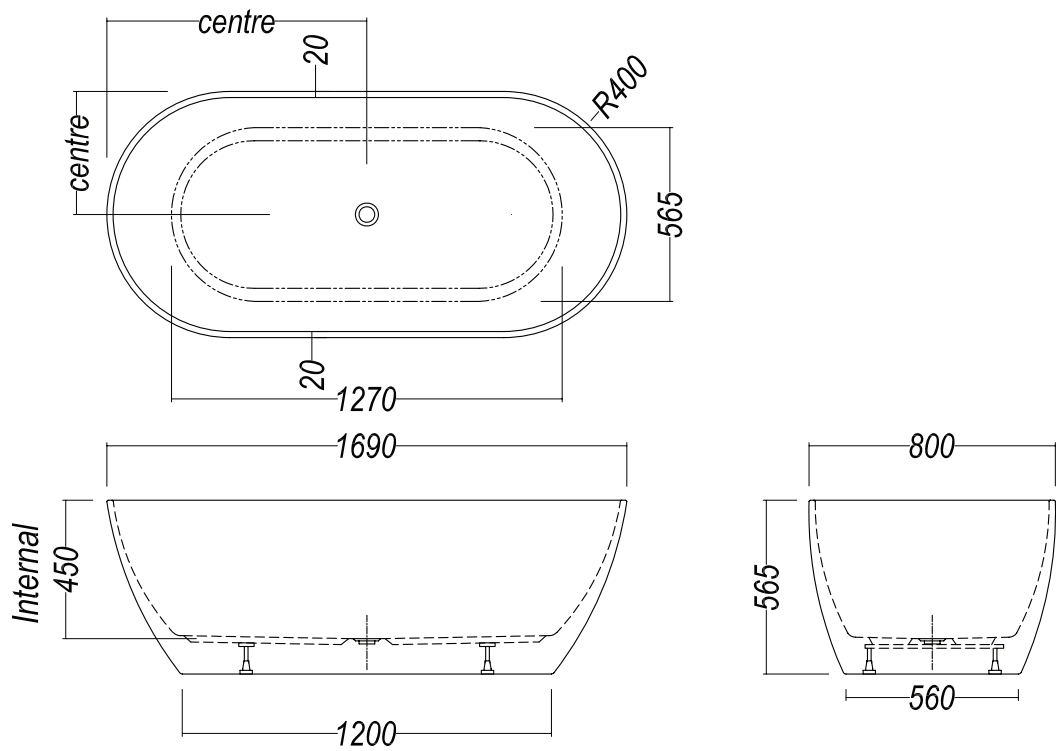

CASSINI

Cassini 1690

300 litres measured 80mm down from top perimeter

Cassini 1500

256 litres measured 80mm down from top perimeter