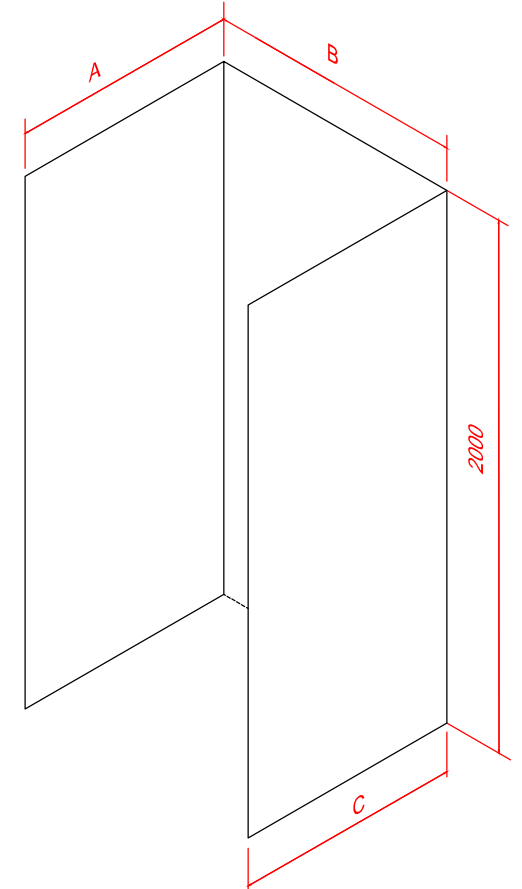

All Dimensions are Nominal

Centre

SOUL/ALLORA 2 SIDED MOULDED WALL

SOUL/ALLORA 2 SIDED FLAT WALL

Soul / Allora 2 sided Wall liners			
Size	Dimension A (mm)	Dimension B (mm)	Soap Recess on Side
900x900	884	884	Reversible
1000x1000	984	984	Reversible
900x1200	884	1184	A
900x1200	884	1184	B

All Dimensions are Nominal

Centre

SOUL /ALLORA ALCOVE MOULDED WALL

SOUL / ALLORA ALCOVE FLAT WALL

Soul /Allora 3 sided Wall liners			
Size	Dimension A (mm)	Dimension B (mm)	Dimension C (mm)
900 Alcove	884	877	884
1000 Alcove	984.5	977	984.5
1200 Alcove	884	1177	884