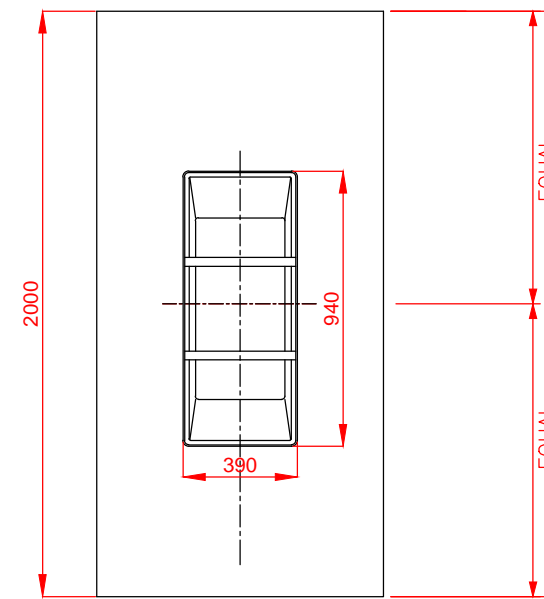

All Dimensions are Nominal

Centre

SOUL/ALLORA 2 SIDED MOULDED WALL

SOUL/ALLORA 2 SIDED FLAT WALL

Soul / Allora 2 sided Wall liners			
Size	Dimension A (mm)	Dimension B (mm)	Soap Recess on Side
900x900	884	884	Reversible
1000x1000	984	984	Reversible
900x1200	884	1184	A
900x1200	884	1184	B

All Dimensions are Nominal

Centre

SOUL /ALLORA ALCOVE MOULDED WALL

SOUL / ALLORA ALCOVE FLAT WALL

Soul /Allora 3 sided Wall liners			
Size	Dimension A (mm)	Dimension B (mm)	Dimension C (mm)
900 Alcove	884	877	884
1000 Alcove	984.5	977	984.5
1200 Alcove	884	1177	884