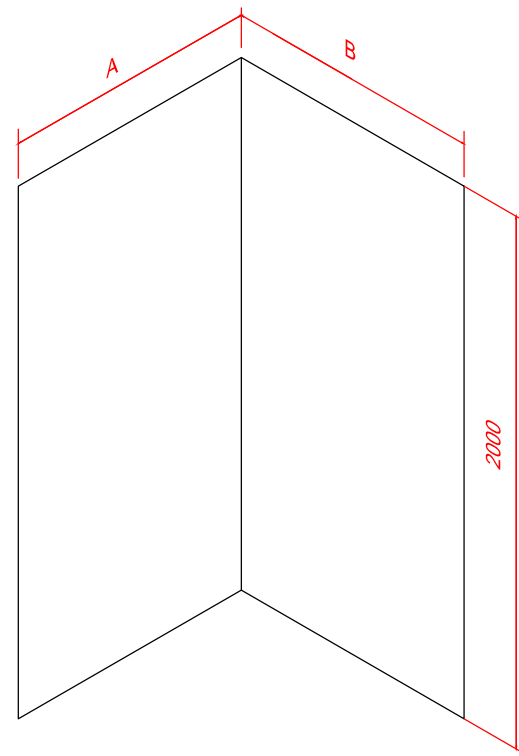

All Dimensions are Nominal

Centre

SOUL/ALLORA 2 SIDED MOULDED WALL

SOUL/ALLORA 2 SIDED FLAT WALL

Soul / Allora 2 sided Wall liners			
Size	Dimension A (mm)	Dimension B (mm)	Soap Recess on Side
900x900	884	884	Reversible
1000x1000	984	984	Reversible
900x1200	884	1184	A
900x1200	884	1184	B

All Dimensions are Nominal

Centre

SOUL /ALLORA ALCOVE MOULDED WALL

SOUL / ALLORA ALCOVE FLAT WALL

Soul /Allora 3 sided Wall liners			
Size	Dimension A (mm)	Dimension B (mm)	Dimension C (mm)
900 Alcove	884	877	884
1000 Alcove	984.5	977	984.5
1200 Alcove	884	1177	884