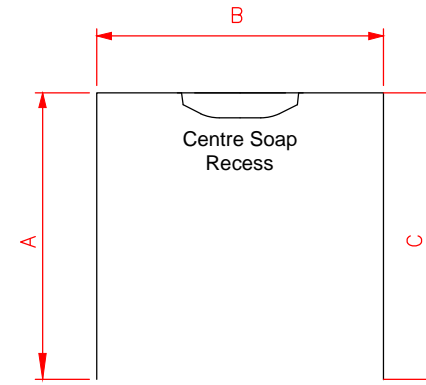

All Dimensions are Nominal

Centre

SOUL/ALLORA 2 SIDED MOULDED WALL

SOUL/ALLORA 2 SIDED FLAT WALL

Soul / Allora 2 sided Wall liners			
Size	Dimension A (mm)	Dimension B (mm)	Soap Recess on Side
900x900	884	884	Reversible
1000x1000	984	984	Reversible
900x1200	884	1184	A
900x1200	884	1184	B

All Dimensions are Nominal

Centre

SOUL /ALLORA ALCOVE MOULDED WALL

SOUL / ALLORA ALCOVE FLAT WALL

Soul /Allora 3 sided Wall liners			
Size	Dimension A (mm)	Dimension B (mm)	Dimension C (mm)
900 Alcove	884	877	884
1000 Alcove	984.5	977	984.5
1200 Alcove	884	1177	884