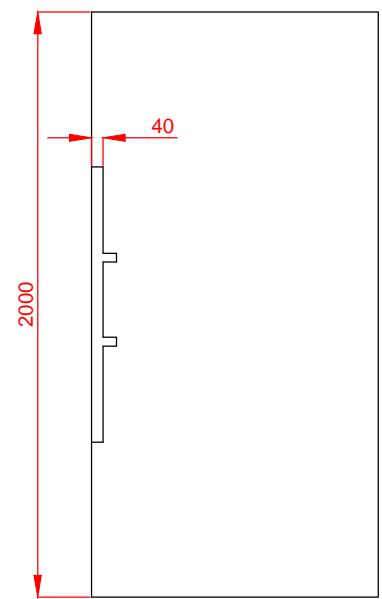

All Dimensions are Nominal

Centre

SOUL/ALLORA 2 SIDED MOULDED WALL

SOUL/ALLORA 2 SIDED FLAT WALL

Soul / Allora 2 sided Wall liners			
Size	Dimension A (mm)	Dimension B (mm)	Soap Recess on Side
900x900	884	884	Reversible
1000x1000	984	984	Reversible
900x1200	884	1184	A
900x1200	884	1184	B

All Dimensions are Nominal

Centre

SOUL /ALLORA ALCOVE MOULDED WALL

SOUL / ALLORA ALCOVE FLAT WALL

Soul /Allora 3 sided Wall liners			
Size	Dimension A (mm)	Dimension B (mm)	Dimension C (mm)
900 Alcove	884	877	884
1000 Alcove	984.5	977	984.5
1200 Alcove	884	1177	884