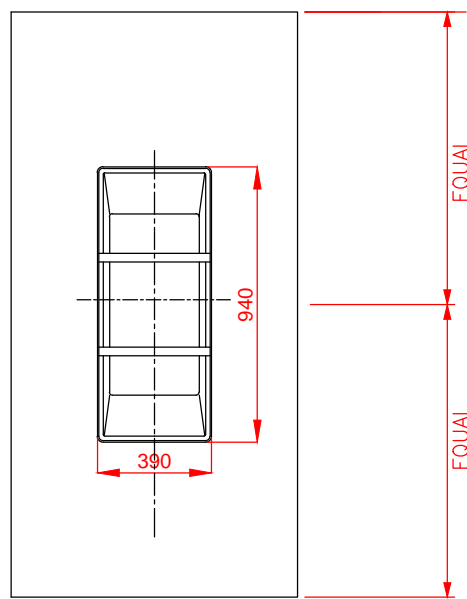

All Dimensions are Nominal

Centre

SOUL/ALLORA 2 SIDED MOULDED WALL

SOUL/ALLORA 2 SIDED FLAT WALL

Soul / Allora 2 sided Wall liners			
Size	Dimension A (mm)	Dimension B (mm)	Soap Recess on Side
900x900	884	884	Reversible
1000x1000	984	984	Reversible
900x1200	884	1184	A
900x1200	884	1184	B

All Dimensions are Nominal

Centre

SOUL /ALLORA ALCOVE MOULDED WALL

SOUL / ALLORA ALCOVE FLAT WALL

Soul /Allora 3 sided Wall liners			
Size	Dimension A (mm)	Dimension B (mm)	Dimension C (mm)
900 Alcove	884	877	884
1000 Alcove	984.5	977	984.5
1200 Alcove	884	1177	884