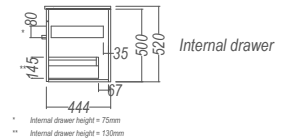

Sirocco bench tops to suit Slab & Serifos basins

Sirocco bench tops to suit Quadra & Circa basins

Soltero

- Internal drawer of Soltero Wall Hung

- Bottom drawer on Soltero Wall Hung

Note: Drawers have a cutout or a cavity to accommodate Plumbing