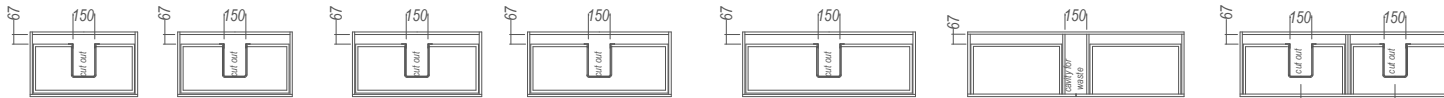

Sirocco bench tops to suit Slab & Serifos basins

Sirocco bench tops to suit Quadra & Circa basins

Soltero

- Internal drawer of Soltero Wall Hung

- Bottom drawer on Soltero Wall Hung

Note: Drawers have a cutout or a cavity to accommodate Plumbing