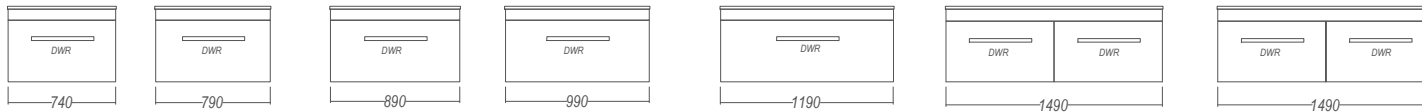

Sirocco bench tops to suit Slab & Serifos basins

Sirocco bench tops to suit Quadra & Circa basins

Soltero

- Internal drawer of Soltero Wall Hung

- Bottom drawer on Soltero Wall Hung

Note: Drawers have a cutout or a cavity to accommodate Plumbing