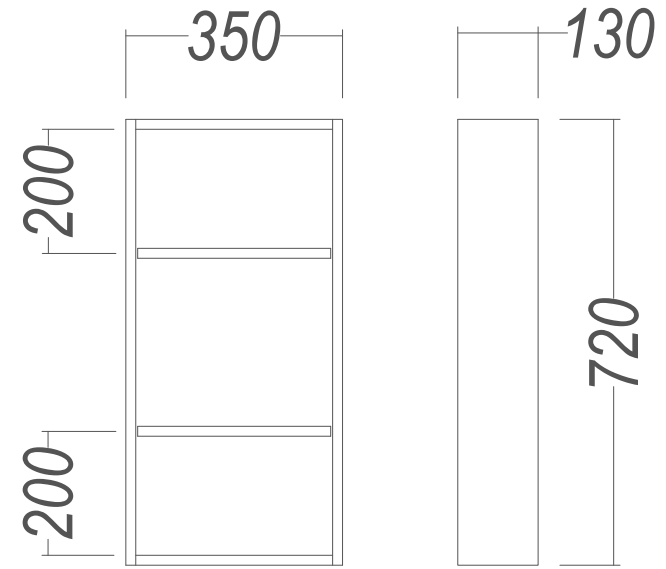

200 open shelf unit

350 open shelf unit

Soji shelf unit