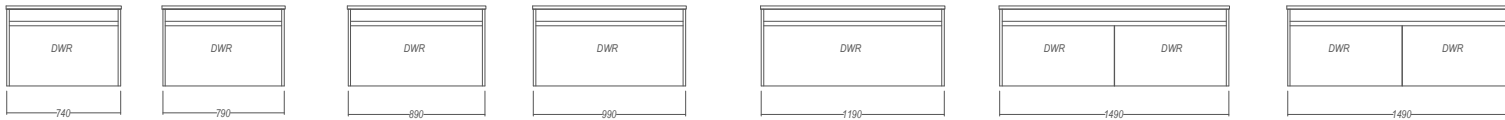

Sirocco bench tops to suit Slab & Serifos basins

Sirocco bench tops to suit Quadra & Circa basins

Syrtari Single

Syrtari 2 Dwr Wall