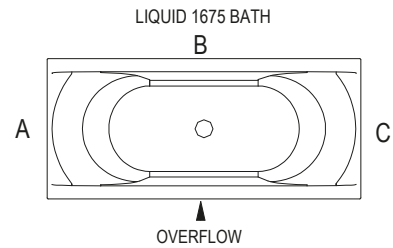

Merchant	
Contact	
Phone #	
Order #	

Branch	
Date	
Order Ref	
Quantity	

**Solace 1675 Bath
Uprand (factory fitted)**

- None
 AB
 AD
 BC
 DC
 ABC
 ADC
 B
 D

**Liquid 1675 Bath
Uprand (factory fitted)**

- None
 AB
 BC
 ABC
 B

**Frame
(factory fitted)**

- Bath Frame

Swing Panel

- Allora

Wall Lining

- 2 Sided Flat
 2 Sided Moulded
 3 Sided Flat
 3 Sided Moulded

Contro Bath WITHOUT Uprand

1600x750x585mm

- Back to Wall

1600x750x580mm

- Left Hand
 Right Hand

1800x850x585mm

- Back to Wall

Contro Bath WITH Uprand (Factory fitted)

- Back to Wall

- Left Hand

- Right Hand

The upstand position is shown in BOLD BLACK LINES on each of the drawings.