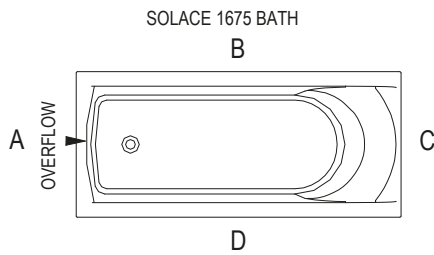

Merchant	
Contact	
Phone #	
Order #	

Branch	
Date	
Order Ref	
Quantity	

**Solace 1675 Bath
Uprand (factory fitted)**

- None
 AB
 AD
 BC
 DC
 ABC
 ADC
 B
 D

**Liquid 1675 Bath
Uprand (factory fitted)**

- None
 AB
 BC
 ABC
 B

**Frame
(factory fitted)**

- Bath Frame

Swing Panel

- Allora

Wall Lining

- 2 Sided Flat
 2 Sided Moulded
 3 Sided Flat
 3 Sided Moulded

Contro Bath WITHOUT Uprand

1600x750x585mm

- Back to Wall

1600x750x580mm

- Left Hand
 Right Hand

1800x850x585mm

- Back to Wall

Contro Bath WITH Uprand (Factory fitted)

- Back to Wall

- Left Hand

- Right Hand

The upstand position is shown in BOLD BLACK LINES on each of the drawings.