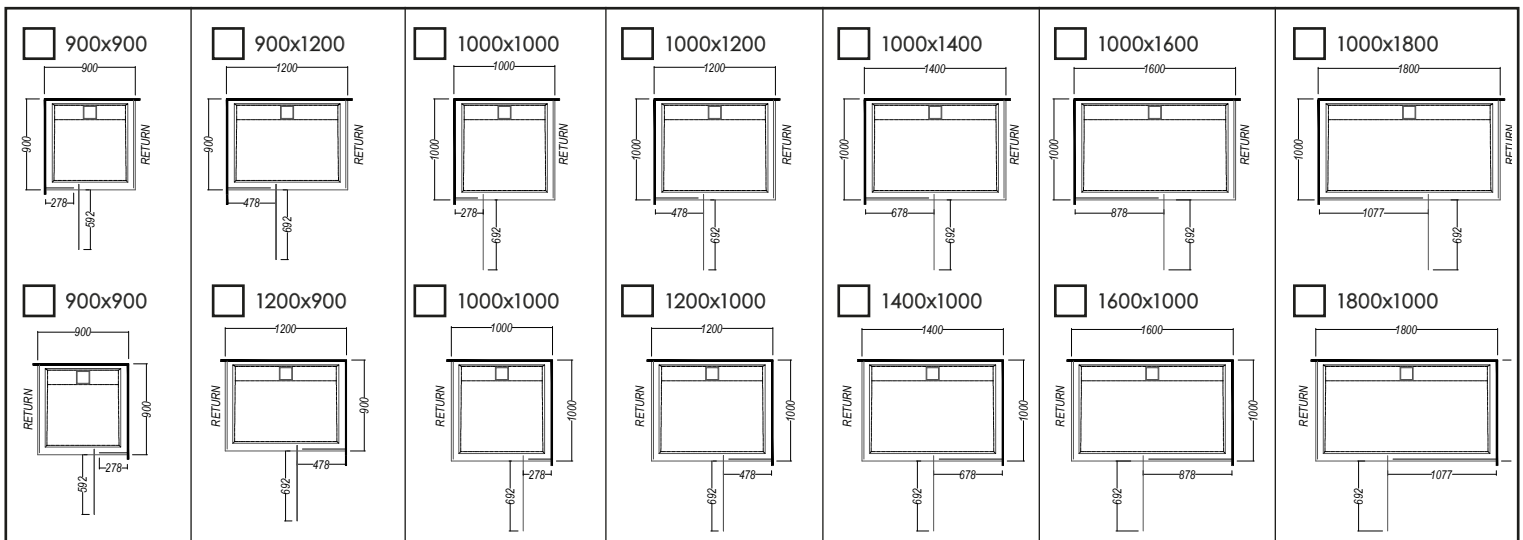

Merchant	
Contact	
Phone #	
Order #	

Branch	
Date	
Order Ref	
Quantity	

LIFESTYLE SHOWER

- COMPLETE PACKAGE Tray & Door Set (Tiled Wall) Tray, Door Set & Flat Wall
- COMPONENTS Tray Only *includes waste* Wall Only (flat) Door Set Only

2 Wall

3 Wall - Door can be either left or right handed